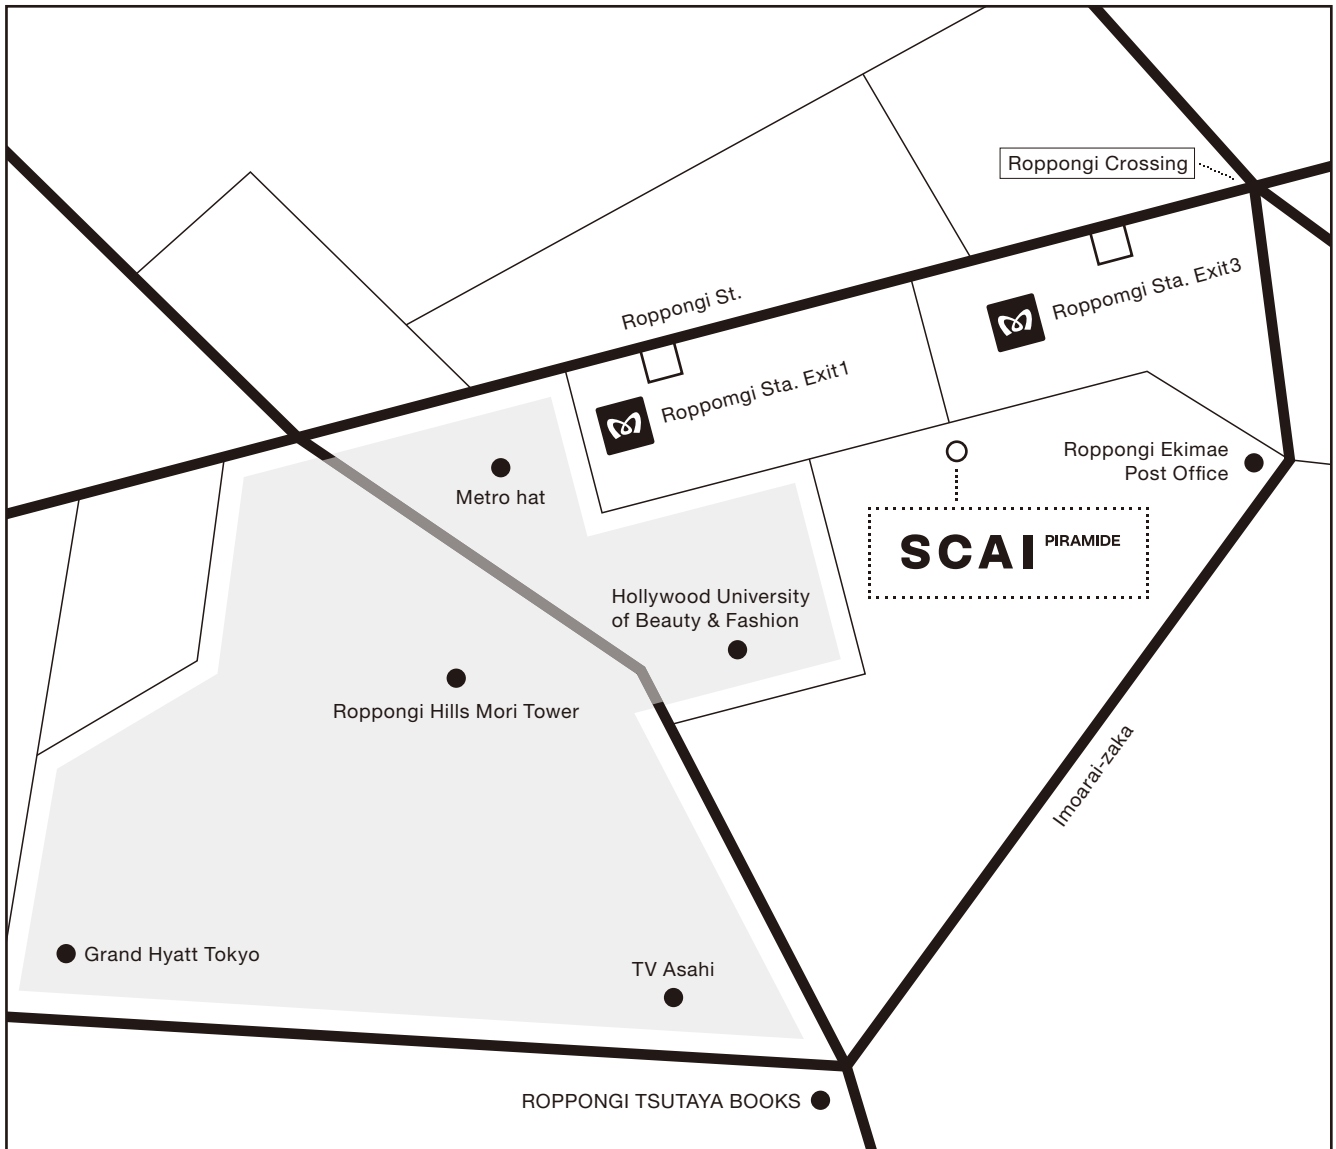

SCAI PIRAMIDE

Piramide Bldg. 3F, 6-6-9 Roppongi, Minato-ku, Tokyo 106-0032
〒106-0032 東京都港区六本木 6-6-9 ピラミデビル 3F

Gallery hours:

12:00 - 18:00

Closed on Sun., Mon., Tue., Wed. and Public Holidays

* The gallery is closed in-between exhibitions.

Access:

2 minutes walk from Exit 1 or 3 of Roppongi station on the Tokyo Metro Hibiya Line and the Toei Subway Oedo Line.