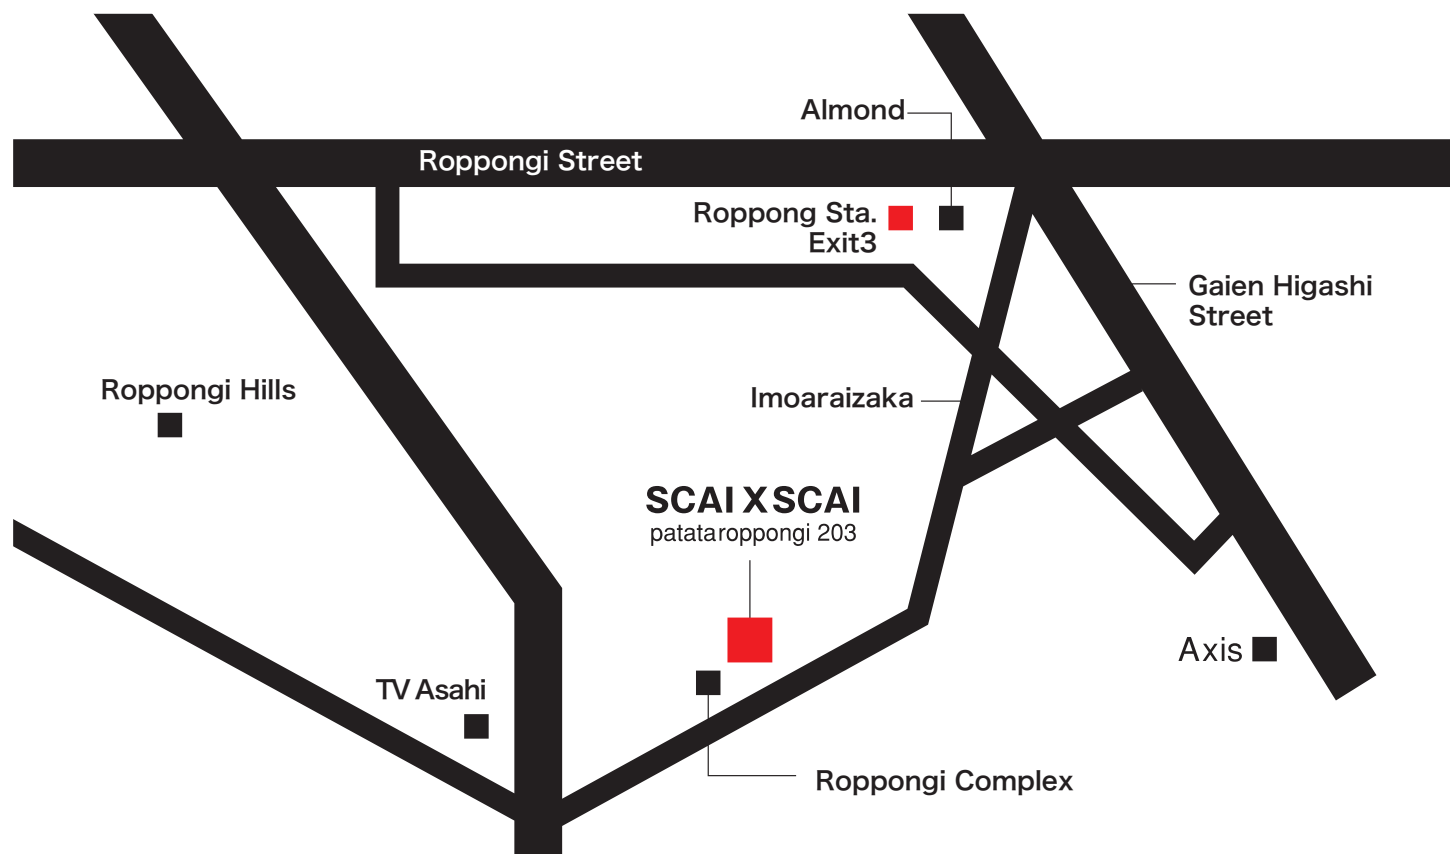

SCAI X SCAI

Address:

Patata Roppongi 203, 6-8-14 Roppongi,
Minato-ku, Tokyo 106-0032 Japan

Tel: +81-(0)3-3470-1169

Fax: +81-(0)3-3470-1191

Gallery hours: 12:00 - 19:00

*Only Thursday, Friday, Saturday during the exhibition period