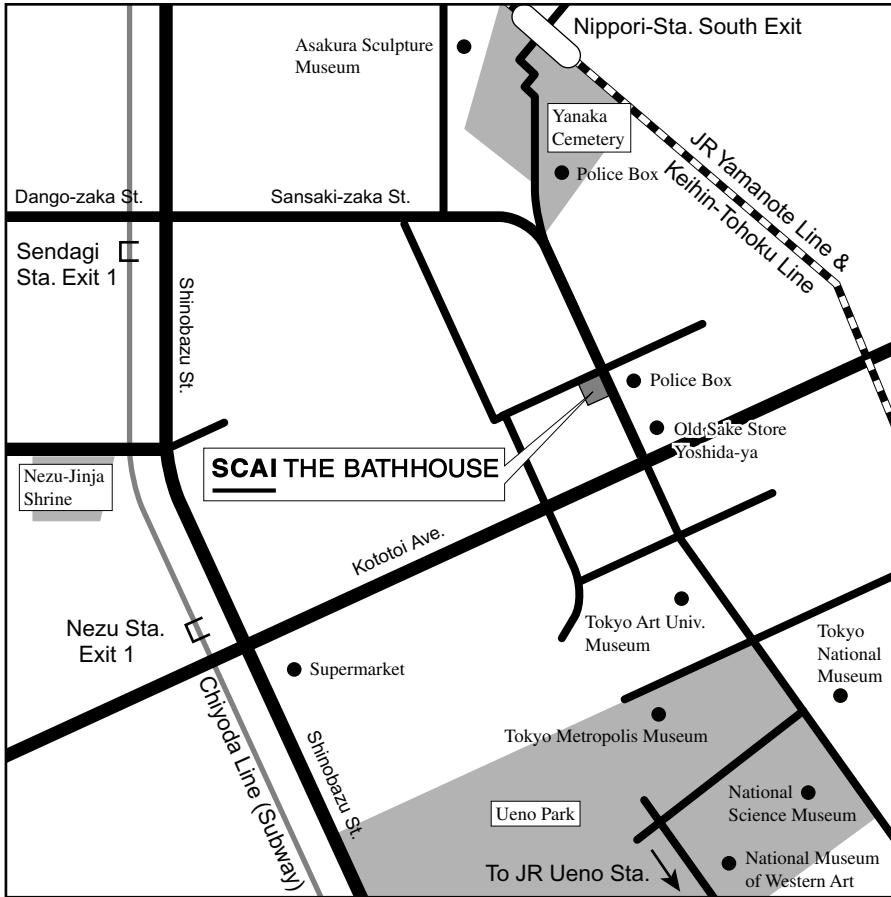

SCAI THE BATHHOUSE

Kashiwayu-Ato,6-1-23, Yanaka Taito-ku Tokyo 110-0001

Tel: 03-3821-1144 / Fax: 03-3821-3553

JR Nippori Sta. South Exit: 6 min walk
JR Ueno Sta. Park-side Exit: 12 min walk
Chiyoda Line Nezu Sta. Exit 1: 7 min walk
Chiyoda Line Sendagi Sta. Exit 1: 8 min walk